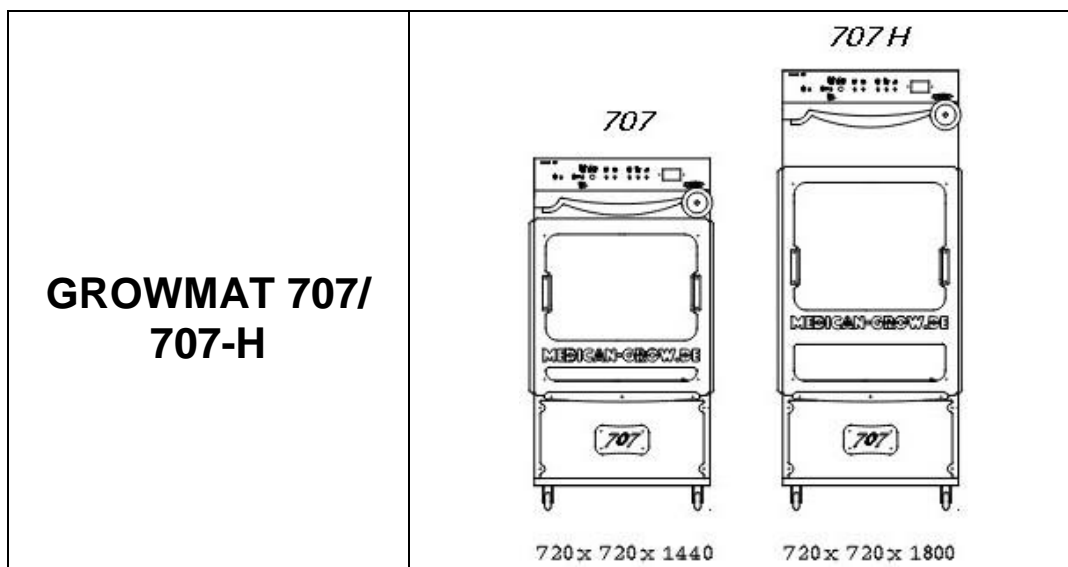

Data Sheet: GROWMAT 707/ 707-H

General Description:

The Growmat 707/ 707-H is a fully automatic greenhouse (growbox) for all kind of plants.

Features:

- Ebb and flow system
- Water tank with circulation pump and external water connector
- Height-adjustable Grow-Table
- Kingbrite LED-Growlights*
- Additional bloom light (4x SANLight Flex 10*)
- Spraying system
- Two fans for physical stimulation and air-circulation
- Active carbon filter ventilation system
- Siemens Programmable Logic Controller (contains a basic program and is individually programmable)
- Aluminum and stainless steel lightweight basic structure and housing
- Over-heating protection
- Webbrowser
- CE-conform
- Two-year warranty period

Technical Data:

Typ	GM 707/ GM 707-H
Manufacturer	Medican GmbH
Dimension (L x W x H)	GM 707: 720 x 720 x 1440 mm GM 707-H: 720 x 720 x 1800 mm
Effective plant dimension (L x W x H)	GM 707: approx. 710 x 710 x 740 mm GM 707-H: approx. 710 x 710 x 1100 mm
Voltage	230V, 50-60 Hz
Lights* - Operating power consumption	4x Kingbride Growlight (each 50W) 4x SANLight Flex 10 (each 10W)
Lights* - Power consumption (total)	240 W
Air flow	234 m ³ /h
Power consumption at full load	Approx. 250 W